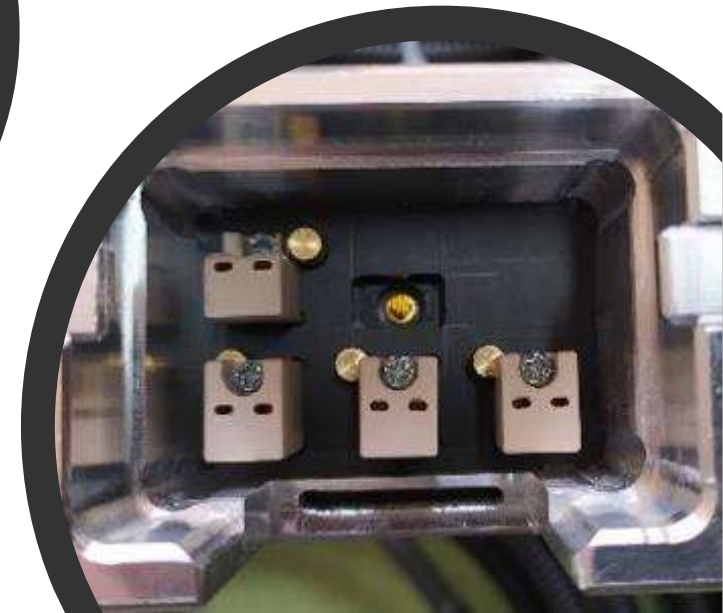

ARY TEST SİSTEMLERİ

INC JASVON

FOREMAN

235.70 ± 0.00
10.00
10.00

- **Pneumatic And Mechanical Module**

- Counter Part Holder

Installing a Pneumatic Clip Sealing Equipment

Relay And Color Control Cards

Mechanical Test Table

Production and Clip Test Board

Pins For The Production Board

Pin by connector color

10847366
10846373
ARY.10.2022
2022138

13905019
ARY.10.2022
2022M2

ARY.10.2022
2022M2

Production by connector color Holder