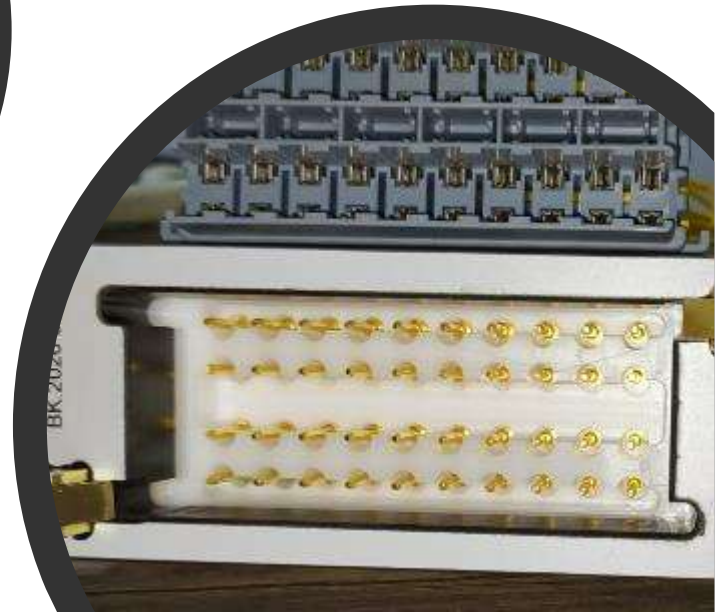

ARY TEST SİSTEMLERİ

INC JASVON

FOREMAN

235.70 ± 0.00
10.00
10.00

- **Pneumatic And Mechanical Module**

- Counter Part Holder

Installing a Pneumatic Clip Sealing Equipment

Relay And Color Control Cards

Mechanical Test Table

Production and Clip Test Board

Pins For The Production Board

Pin by connector color

10847366
10846373
ARY.10.2022
2022138

13905019
ARY.10.2022
2022M2

ARY.10.2022
2022M2

Production by connector color Holder