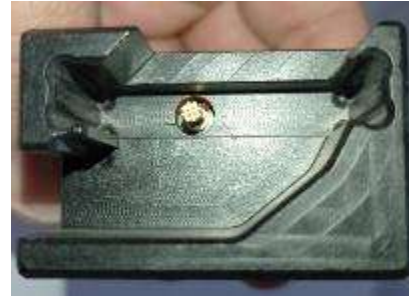

Mechanical Test Table

Production and Clip Test Board

Pins For The Production Board

Pin by connector color

10847366
10846373
ARY.10.2022
2022138

13905019
ARY.10.2022
2022M2

ARY.10.2022
2022M2

Production by connector color Holder

Grommet Holder

Antenna Holder